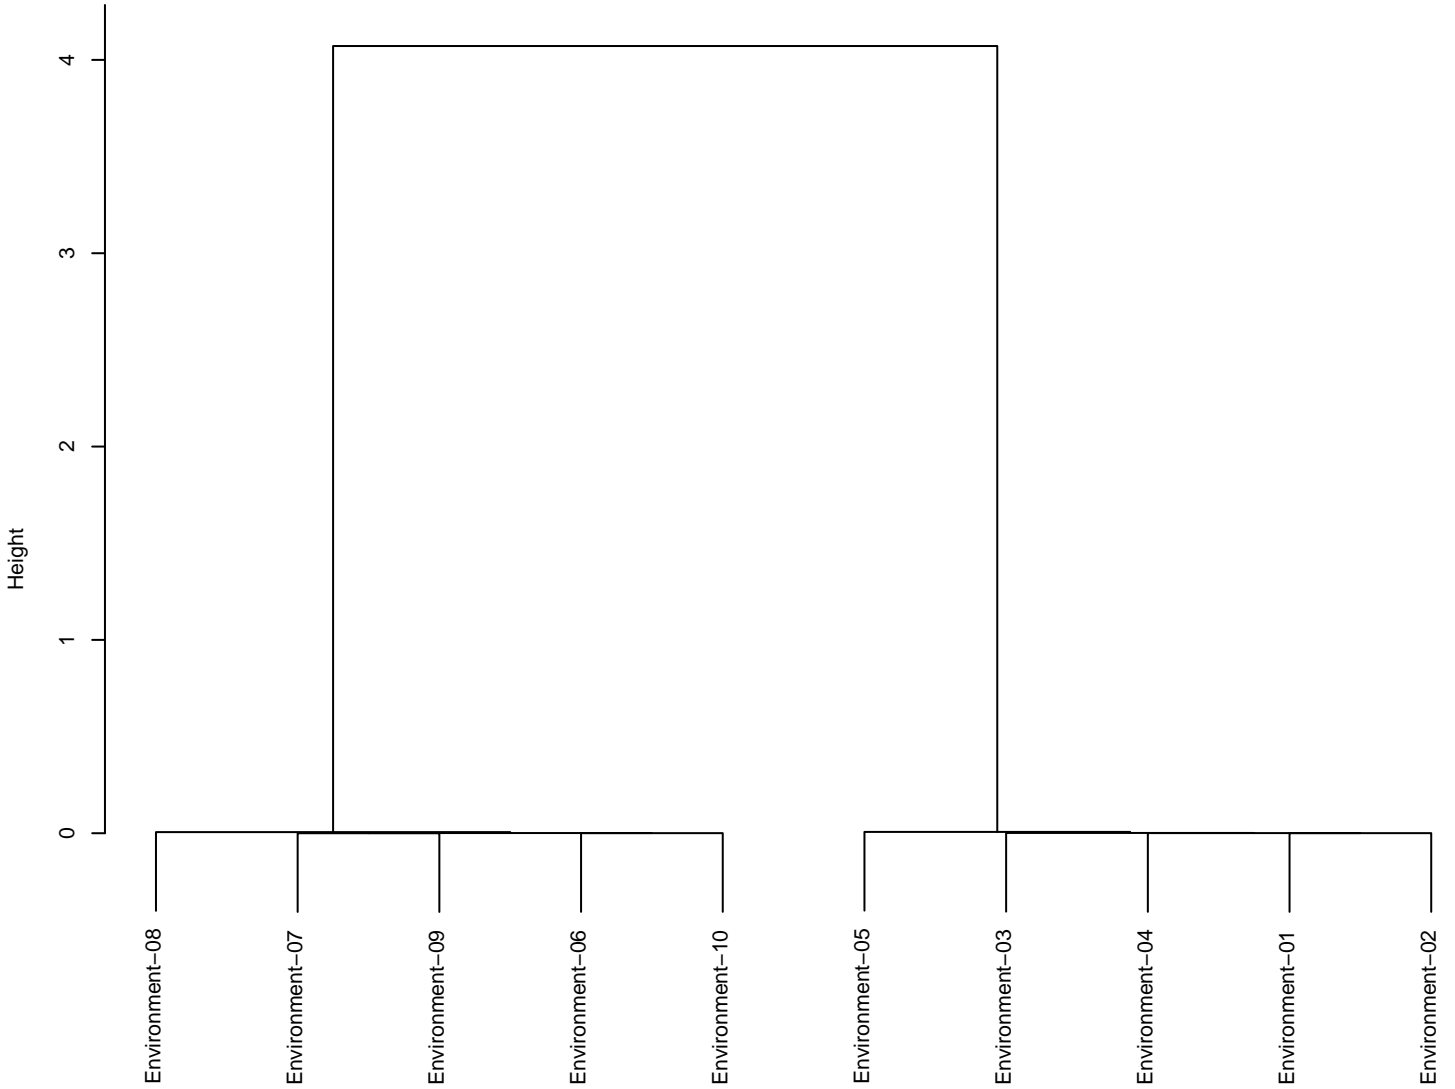

mock-env-aligned

Distance metric: kulczynski