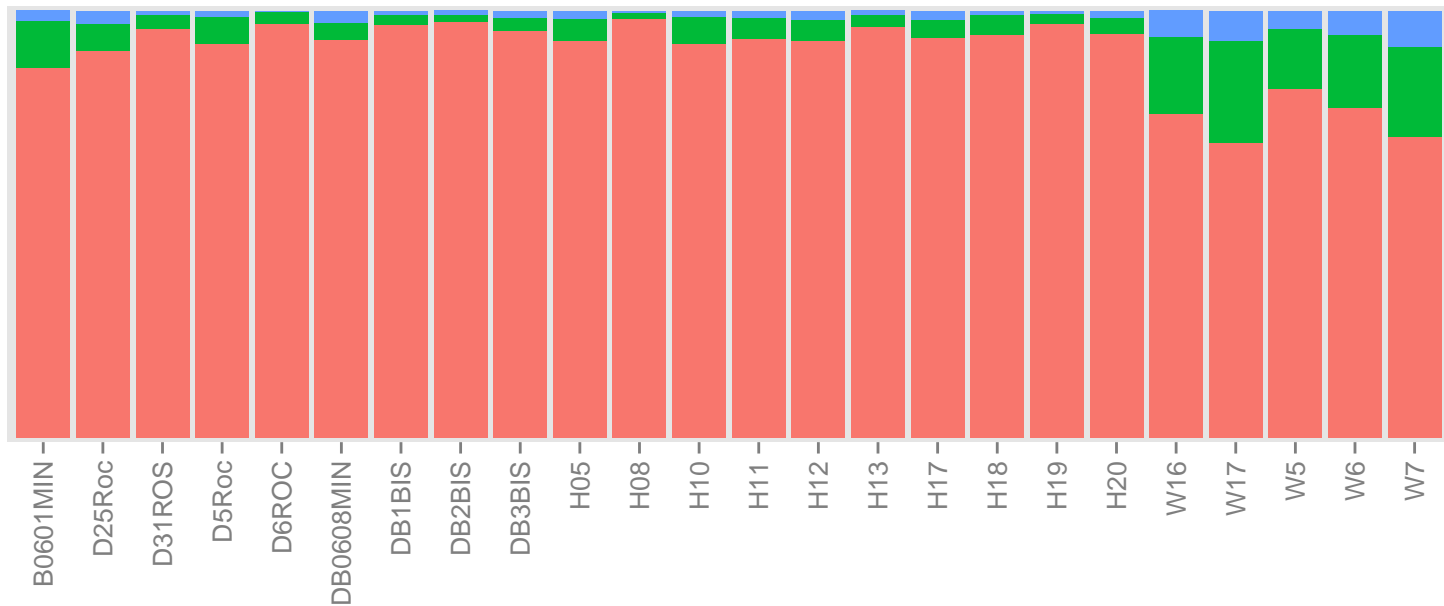

Ratio

bins represented_reads min_substantive_abundance_reason maximum_variation_allowed_reason