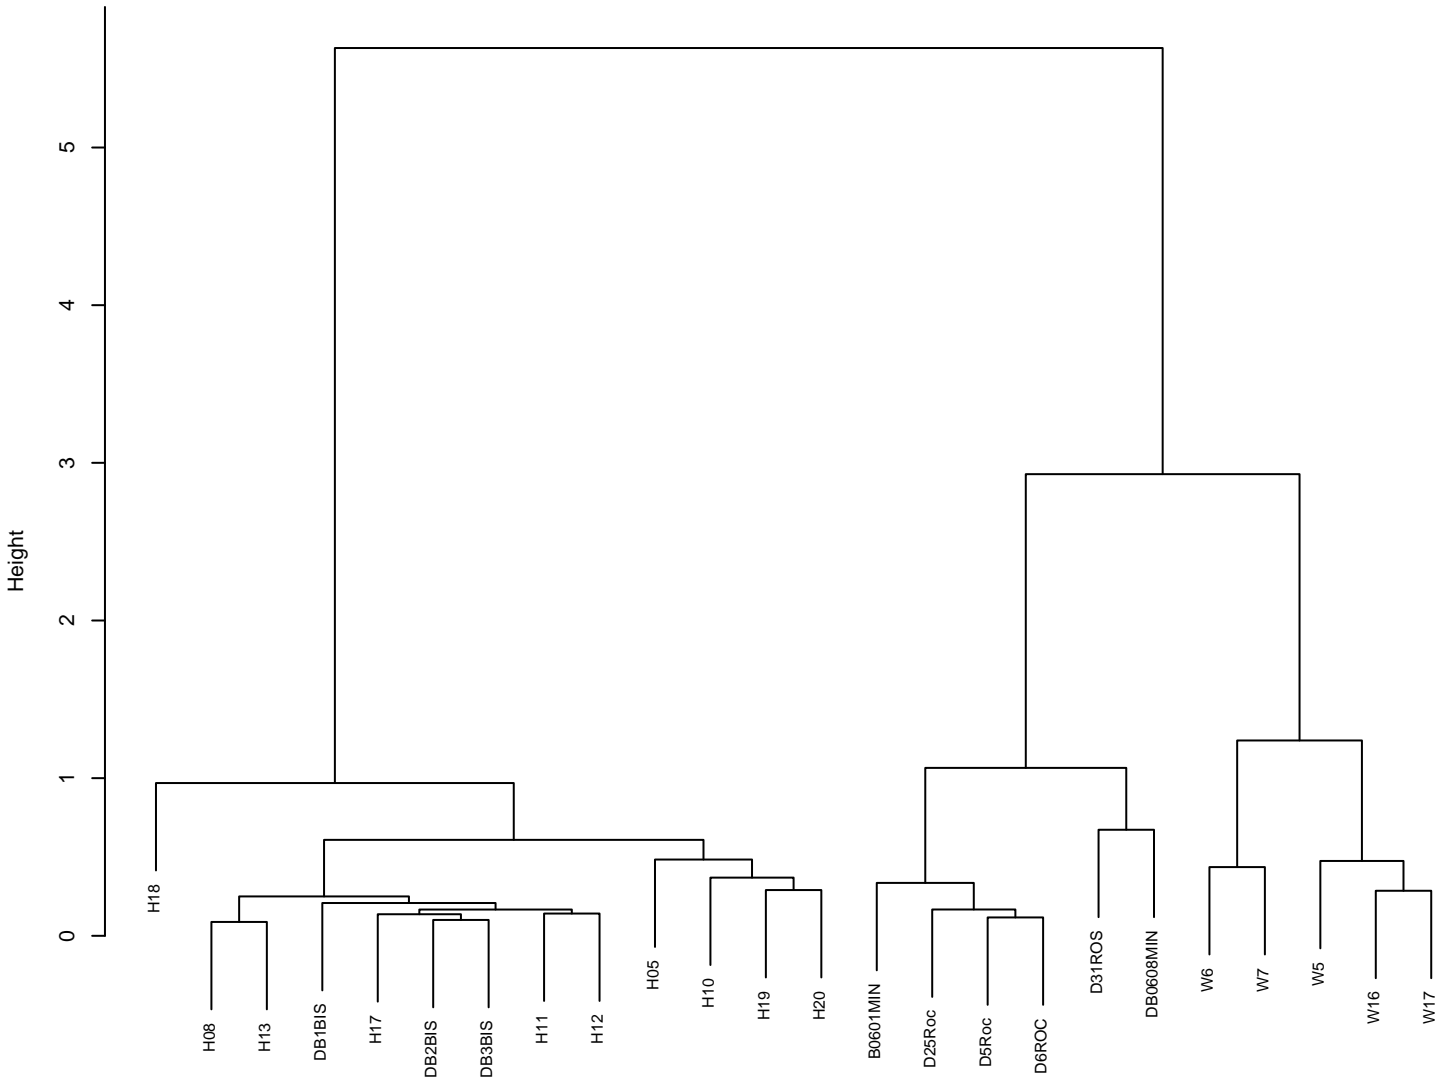

sponge-1K

Distance metric: kulczynski