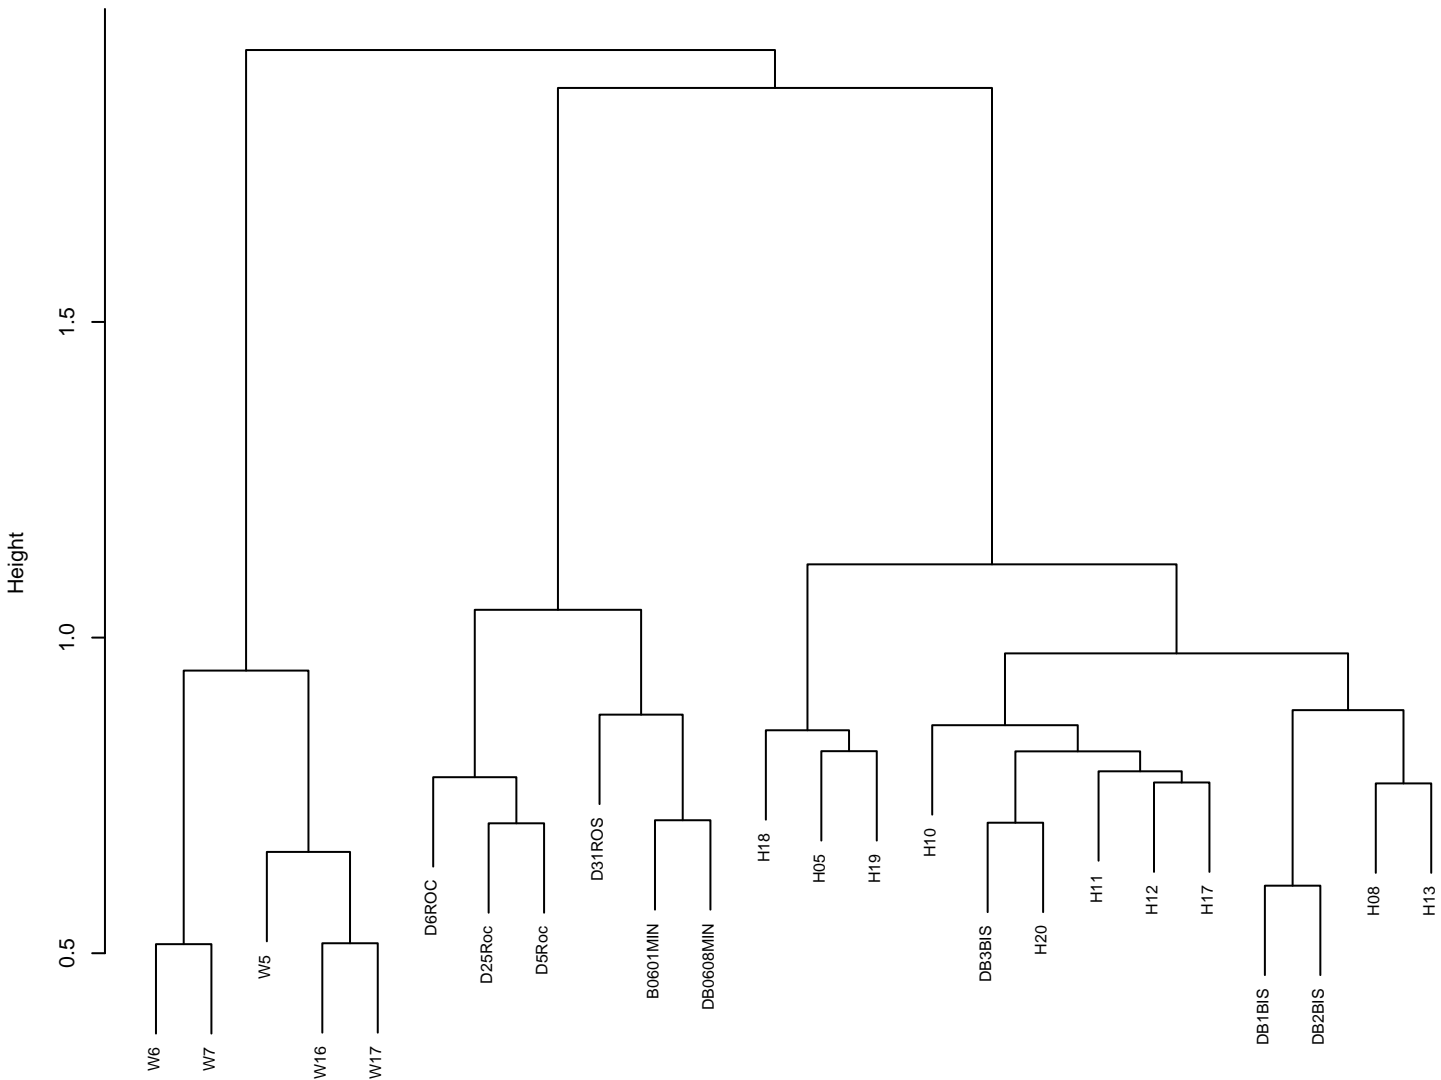

sponge-1K

Distance metric: canberra