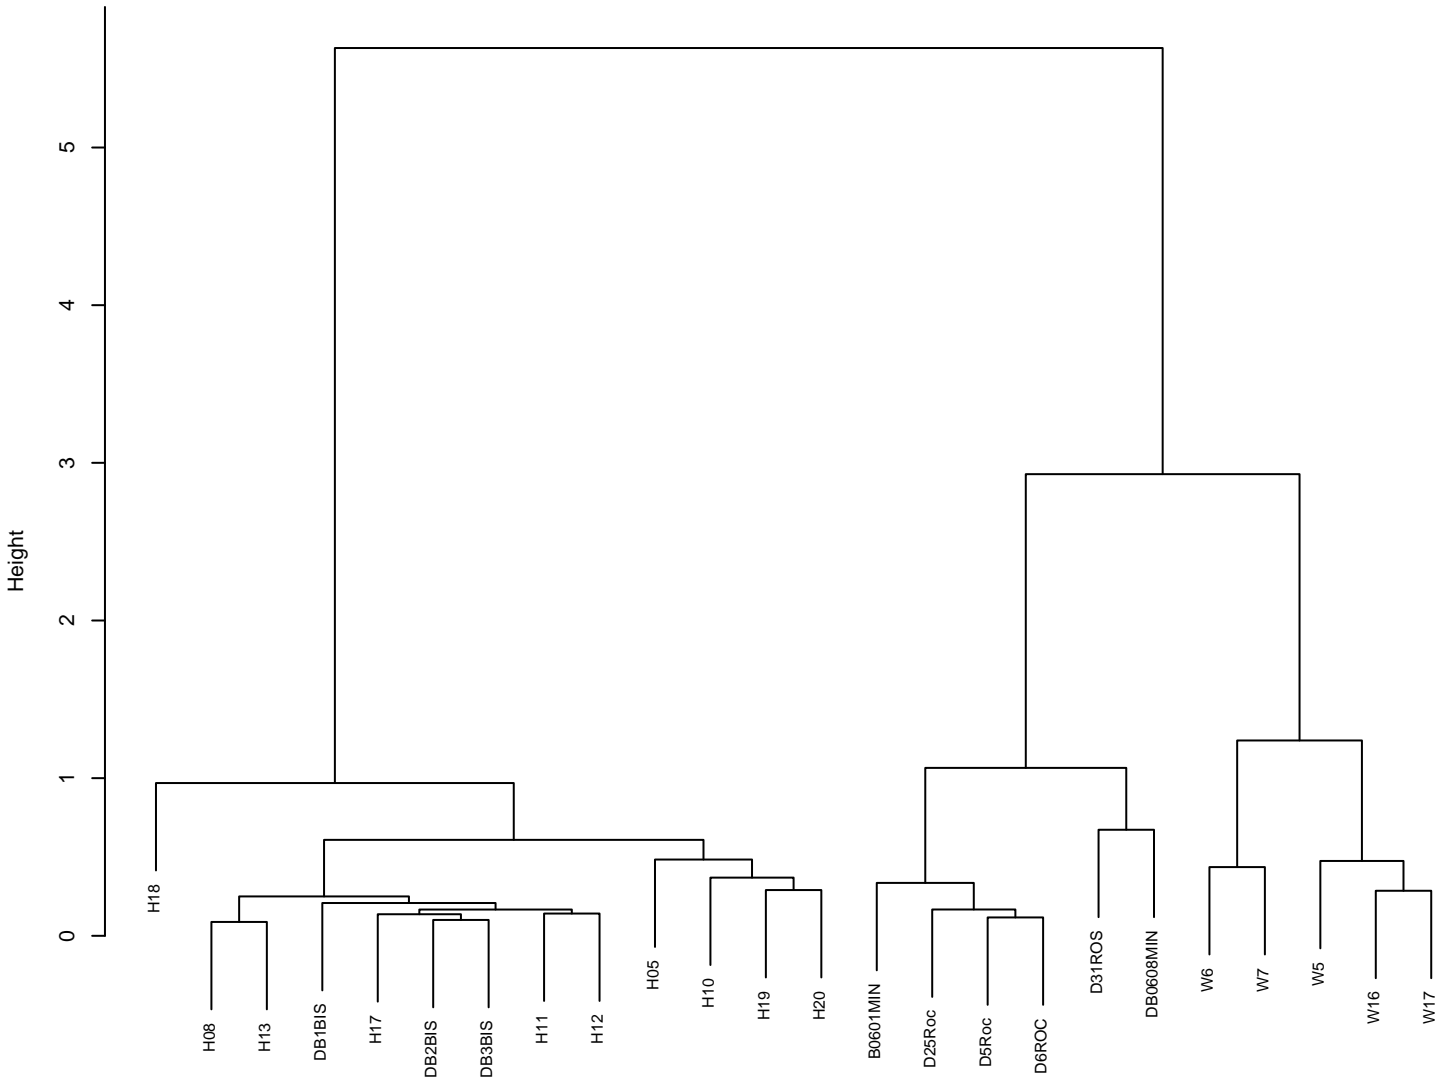

sponge-1K

Distance metric: bray