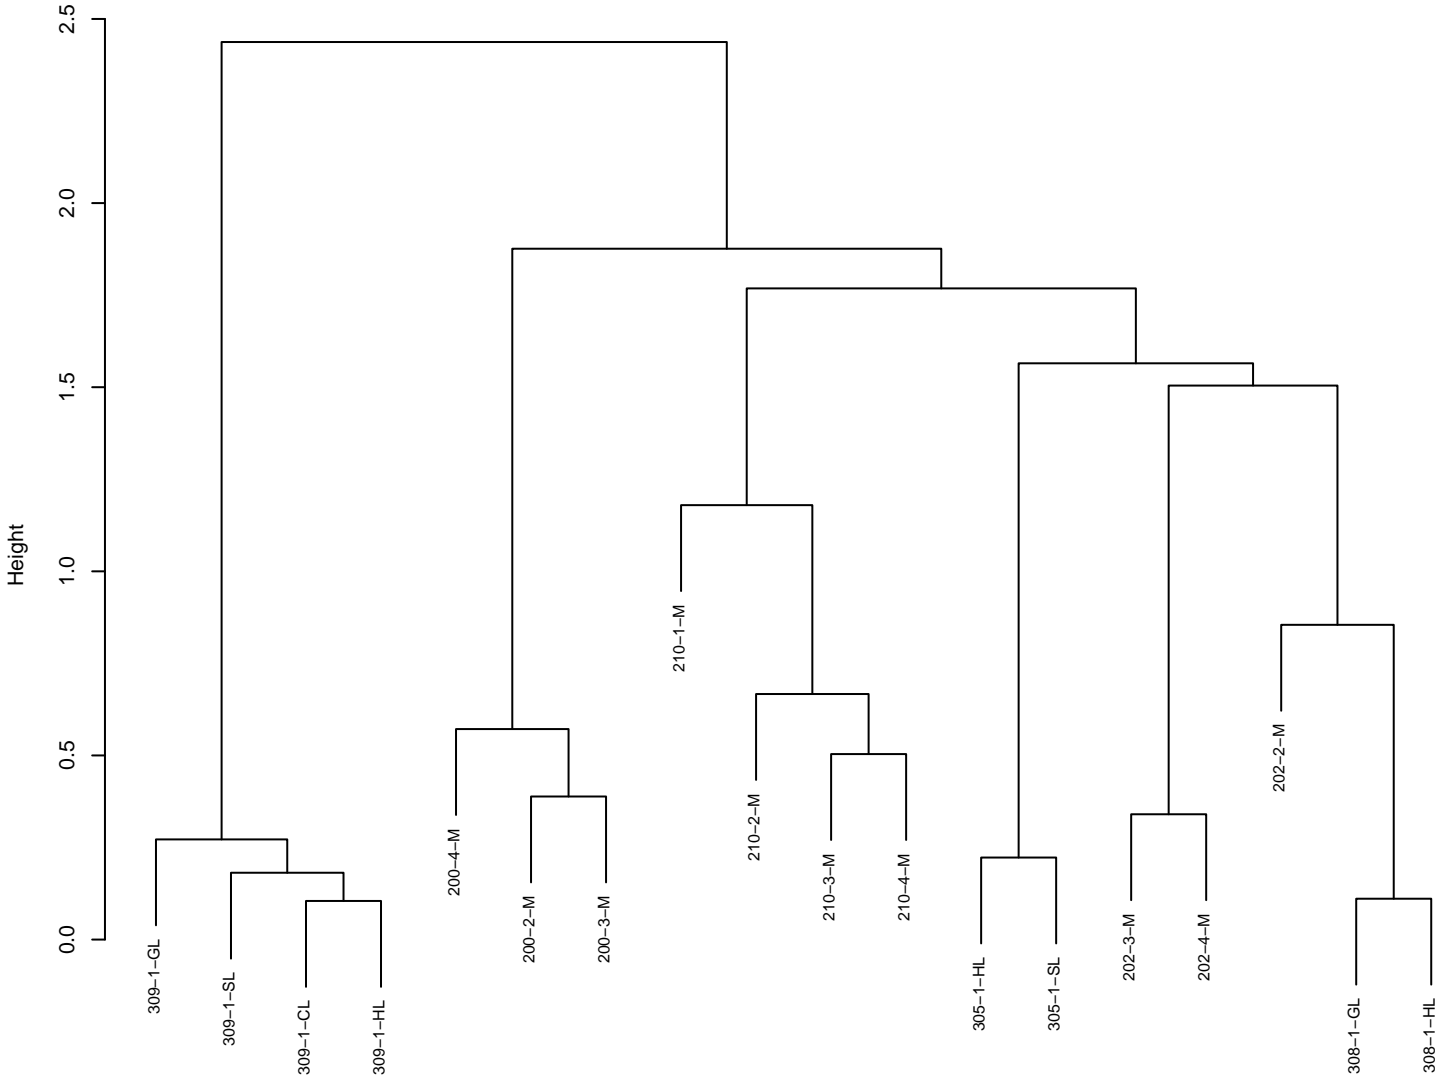

# MED-HMP-Example

Distance metric: kulczynski